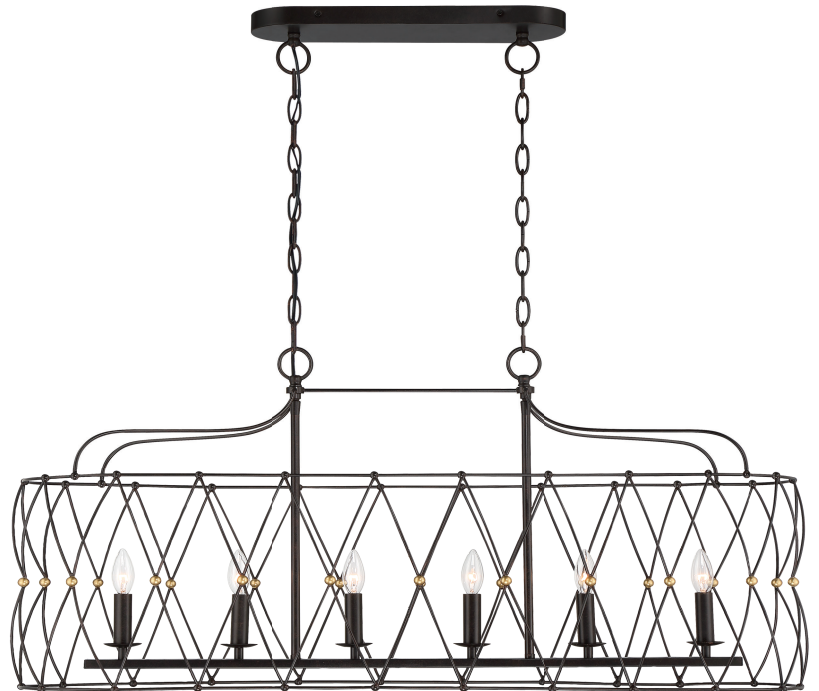

ZUC-A9037-EB-GA linear chandelier

ZUC-A9034-EB-GA
Chandelier 24½" w x 14¼" h
4-60W E12 candelabra, canopy 5"
ZUC-A9035-EB-GA
Chandelier 24" w x 26" h
6-60W E12 candelabra, canopy 5"

ZUC-A9036-EB-GA
Chandelier 38¼" w x 17" h
6-60W E12 candelabra, canopy 5"
ZUC-A9037-EB-GA
Linear Chandelier 43" L x 22" h x 12¾" w
6-60W E12 candelabra, canopy 17½" x 5"