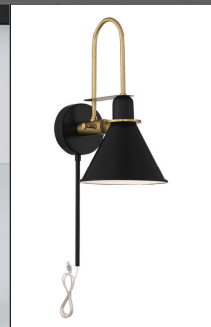

Linear Chandelier 46" L x 24"-66" h x 14 1/4" w
4-60W E26 medium, canopy 7"
rods (2) 6" + (3) 12"

Featured wall mount MED-B5501-MK

MED-B5501-MK

Wall Mount 7" w x 14" h x 10" d
1-60W E26 medium, backplate 4 1/2"

MED-B5501-WH

Wall Mount 7" w x 14" h x 10" d
1-60W E26 medium, backplate 4 1/2"

AVO-B4201-MK

Wall Mount 5" w x 12 1/4" h x 10 1/4" d
1-60W E26 medium, backplate 4 1/2" x 6 1/2"

AVO-B4201-AG

Wall Mount 5" w x 12 1/4" h x 10 1/4" d
1-60W E26 medium, backplate 4 1/2" x 6 1/2"

AVO-B4201-PN

Wall Mount 5" w x 12 1/4" h x 10 1/4" d
1-60W E26 medium, backplate 4 1/2" x 6 1/2"

Both the Medford and the Avon Collections come with hardware or plug into your outlet. 8" electrical cord and (2) 12" metal cord covers are included. The Medford is activated by an on/off switch. The Avon is powered by a dimmable switch to adjust the desired brightness.

THE MEDFORD

Two-toned finishes inject a stylish pop. The Medford wall mount provides downlighting to increase visibility for those hard to light areas while still combining function and style.

MED-B5501-MK wall mount
adjustable from left to right
metal shade