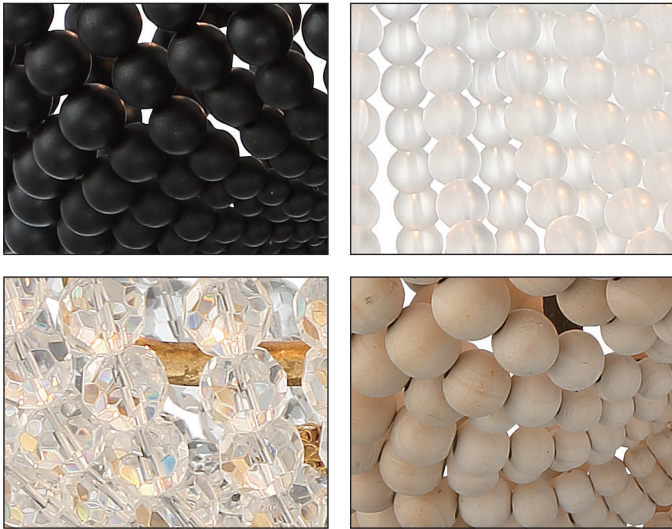

THE RYLEE

The Rylee celebrates an updated version of bohemian design. Designed to shine, Rylee offers four bead choices to create a relaxing casual atmosphere.