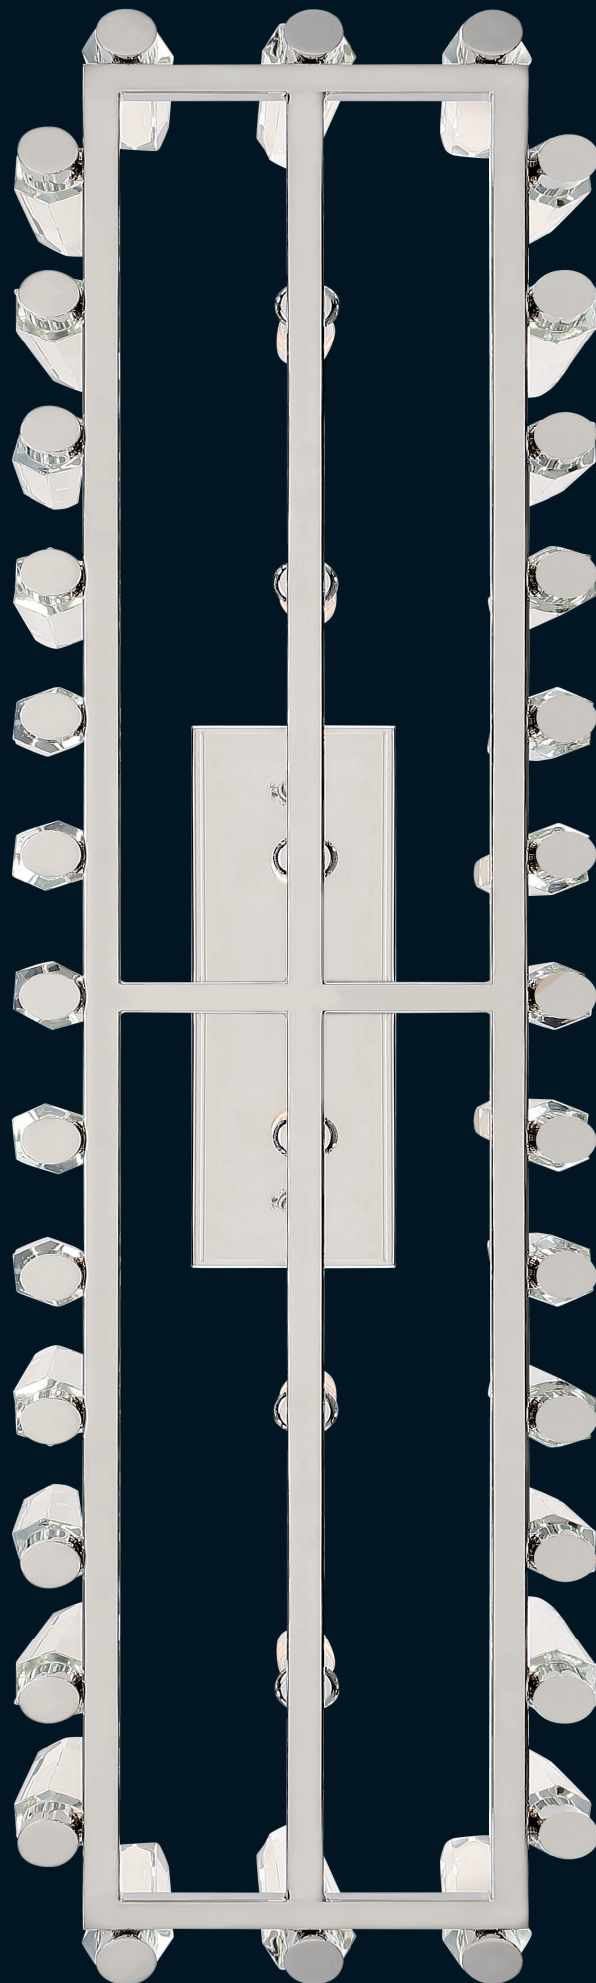

THE WATSON

Dazzling solid cut crystal-shaped icicles create a standout character for a look that is ultra modern. The crystal's sharp angles create a tailored look that becomes more accentuated by its polish nickel finish. The Watson collection is a perfect centerpiece to bring the wow factor to a home's décor.