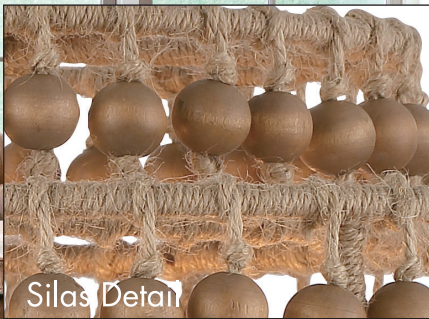

JAY-A5004-BS

Chandelier 25" w x 16½" h
4-60W E12 candelabra, canopy 5"

JAY-A5004-MK

Chandelier 25" w x 16½" h
4-60W E12 candelabra, canopy 5"

Featured chandelier BRX-B7906-BS

NATURALLY INVITING

Brixton's open weave drum shape creates a visual impact with its combination of natural jute and cork beads. The Silas interlaces organic wood beads with rows of jute, bringing an earthy bohemian glamour to any room.