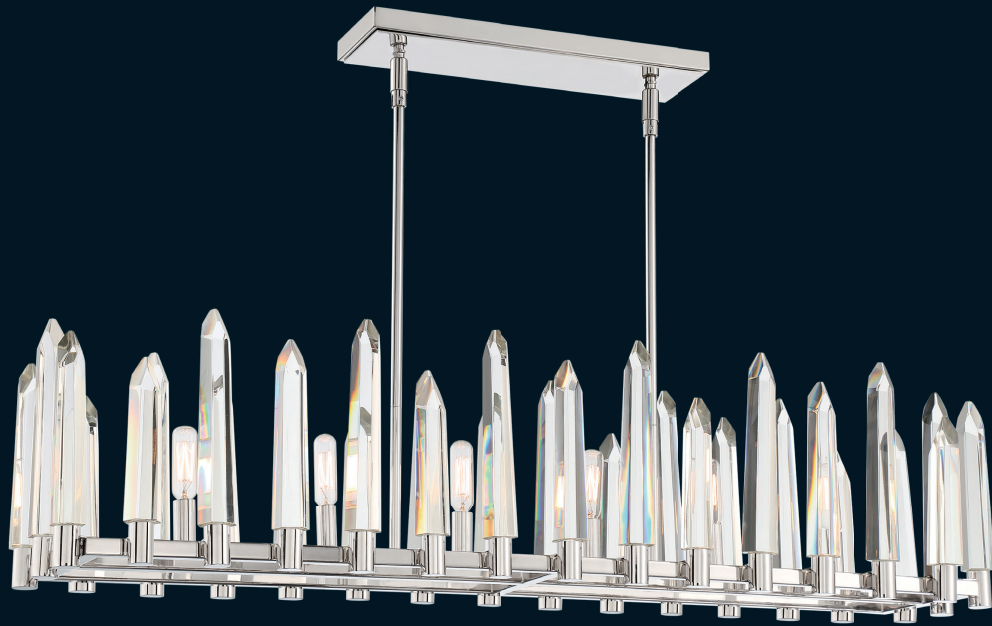

CLO-8899-AG chandelier

CLO-8899-BN chandelier

CLO-8898-AG chandelier

CLO-8898-BN chandelier

THE WATSON

Dazzling solid cut crystal-shaped icicles create a standout character for a look that is ultra modern. The crystal's sharp angles create a tailored look that becomes more accentuated by its polish nickel finish. The Watson collection is a perfect centerpiece to bring the wow factor to a home's décor.