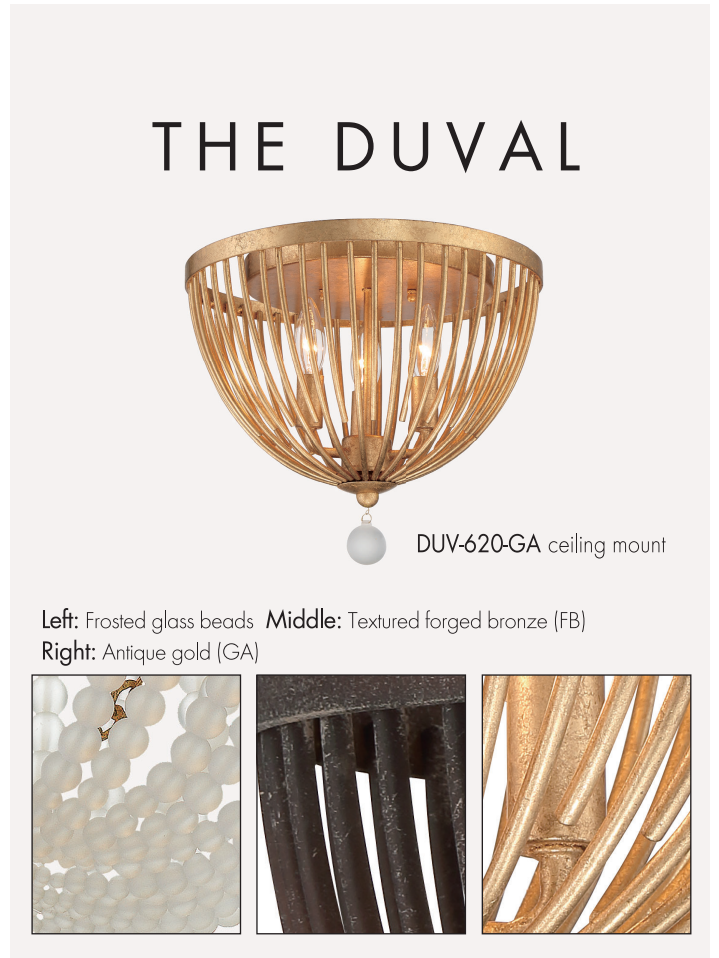

SIL-B6003-BS

Dual Mount 16" w x 9"-86 1/2" h
4-60W E12 candelabra, canopy 5"

SIL-B6006-BS

Chandelier 26 1/2" w x 26 3/4" h
6-60W E12 candelabra, canopy 5"

THE FIONA

FIO-A9103-GA-CL ceiling mount
clear beads

Left: White glass beads Right: Clear glass beads

FIO-A9104-GA-CL chandelier
clear beads

FIO-A9104-GA-WH chandelier
white beads

FIO-A9103-GA-WH ceiling mount
white beads

- FIO-A9103-GA-CL
- FIO-A9103-GA-WH
- Ceiling Mount 13 $\frac{3}{4}$ "w x 10"h
- 3-60W E12 candelabra, canopy 14"
- FIO-A9104-GA-CL
- FIO-A9104-GA-WH
- Chandelier 27"w x 33 $\frac{1}{4}$ "h
- 4-60W E12 candelabra, canopy 5"

DUV-626-GA chandelier

THE DUVAL

DUV-620-GA ceiling mount

Left: Frosted glass beads Middle: Textured forged bronze (FB)
Right: Antique gold (GA)

DUV-620-FB ceiling mount

- DUV-620-FB
- DUV-620-GA
- Ceiling Mount 14" w x 11 3/4" h
- 3-60W E12 candelabra, canopy 9 3/4"
- DUV-623-GA
- Chandelier 12" w x 16 1/2" h
- 3-60W E12 candelabra, canopy 5"
- DUV-626-GA
- Chandelier 21" w x 22 1/2" h
- 6-60W E12 candelabra, canopy 5"