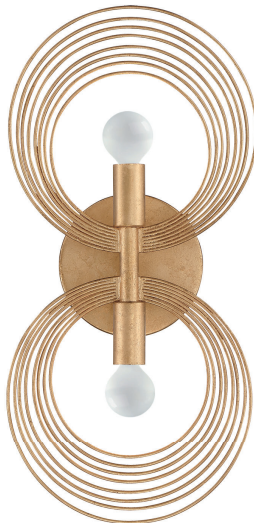

Two Flavors Available

Renaissance Gold (RG) or Forged Bronze (FB)

(RG)

(FB)

DOR-B7702-RG wall mount
white silk shade

DOR-B7702-FB wall mount
white silk shade

DOR-B7722-RG wall mount

DOR-B7702-RG
DOR-B7702-FB

Wall Mount 9½" w x 14" h x 5½" d
2-60W E12 candelabra, backplate 7½" x 4¾"

DOR-B7722-FB wall mount

DOR-B7722-RG
DOR-B7722-FB

Wall Mount 7¾" w x 16¼" h x 3¾" d
2-60W E12 candelabra, backplate 4¾"

JES-B7103-BS ceiling mount