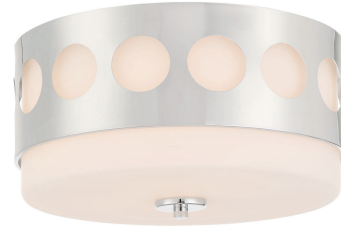

KEA-B8200-BF ceiling mount

KEA-B8200-VG ceiling mount

KEA-B8200-PN ceiling mount

THE KIRBY

White glass

KIR-B8100-BF ceiling mount

KIR-B8100-VG ceiling mount

KIR-B8100-PN ceiling mount