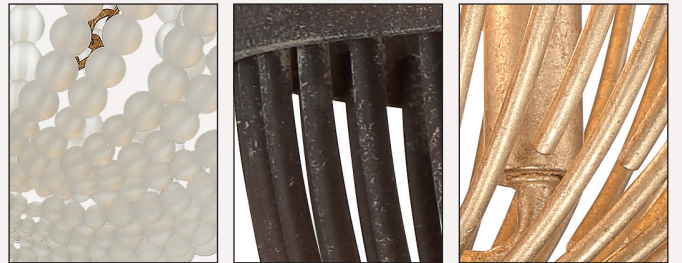

DUV-620-FB ceiling mount

- DUV-620-FB
- DUV-620-GA
- Ceiling Mount 14" w x 11 3/4" h
- 3-60W E12 candelabra, canopy 9 3/4"
- DUV-623-GA
- Chandelier 12" w x 16 1/2" h
- 3-60W E12 candelabra, canopy 5"
- DUV-626-GA
- Chandelier 21" w x 22 1/2" h
- 6-60W E12 candelabra, canopy 5"