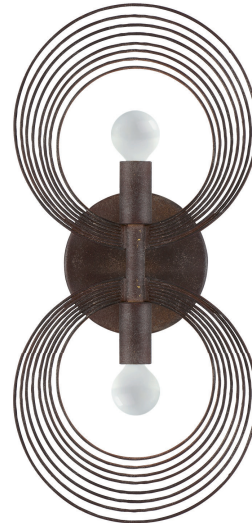

DOR-B7722-FB wall mount

DOR-B7722-RG
DOR-B7722-FB

Wall Mount 7¾" w x 16¼" h x 3¾" d
2-60W E12 candelabra, backplate 4¾"